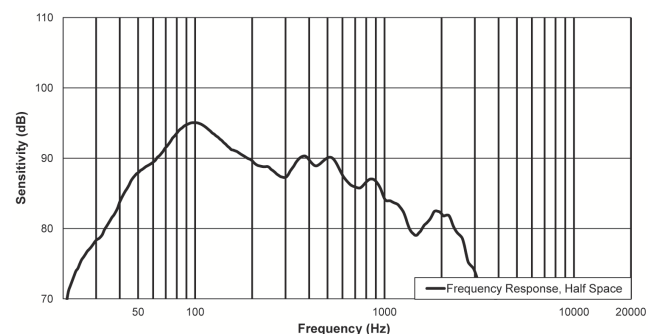

Technical specifications

Frequency Response (-3 dB):	60 Hz - 100 Hz ¹
Frequency Range (-10 dB):	40 Hz - 300 Hz ¹
Axial Sensitivity:	95 dB ¹
Maximum SPL:	133 dB ²
Rec. High-Pass Frequency:	35 Hz
Power Handling:	400 W continuous, 1600 W peak
LF Transducer:	EVS-15C 381 mm (15 in)
Nominal Impedance:	8 Ohms

1. Half Space Measurement.
2. Maximum SPL is measured at 1 m using broadband pink noise at rated peak power rating.

System overview

Frequency response:

Dimensions:

Ordering information

EKX-15S

Passive 15-inch subwoofer, black
Order number **EKX-15S**