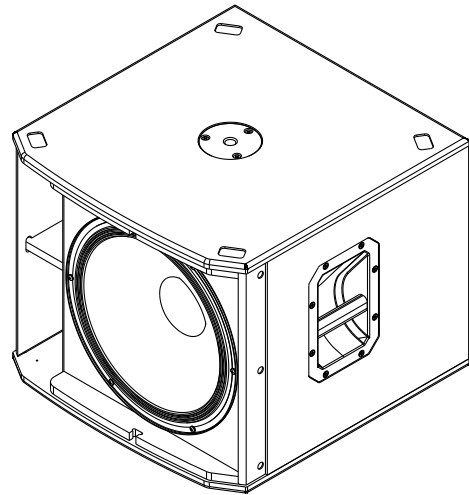

EKX-15S

- 1600 W (peak), 133 dB SPL utilizing high-sensitivity transducers designed and engineered by EV.
- Lightweight, compact 15-mm wood enclosure with internal bracing and durable EVCoat finish.
- Large slot ports for low distortion and excellent bass extension.
- Metal grille reinforcement bar.
- M20 threaded pole mount plate.

The EKX series is the newest member of the Electro-Voice portable loudspeaker family, and combines legendary EV sound quality and reliability with the latest technology — all in a compact package suitable for a wide range of sound reinforcement scenarios, including musicians/DJs and live/club/installed sound applications. The EKX series features eight (8) models (four (4) powered and four (4) passive), including 12-inch and 15-inch two-way models and 15-inch and 18-inch subwoofers. EKX-15S delivers up to 133 dB SPL utilizing high-sensitivity transducers designed and engineered by EV (15-inch EVS-15C subwoofer). EKX passive models are ideal for portable and installed applications, with lightweight and compact 15-mm wood enclosures with internal bracing, durable EVCoat finish, aluminum pole-mounts, and all-metal handles.

Minimum Impedance:	7.5 Ohms
Connectors:	Dual NL4
Enclosure:	15 mm plywood with EVCoat
Grille:	18 AWG steel with powdercoat
Dimensions (H x W x D):	455 in x 530 mm x 551 mm (18 in x 21 in x 22 in)
Net Weight:	24.9 kg (55.0 lb)
Shipping Weight:	31.3 kg (69.0 lb)