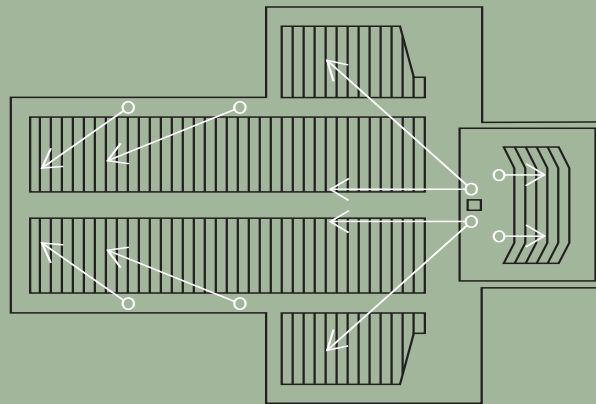

plugging into hearts

“Our church offers both contemporary and traditional services. During our contemporary services, we feel it’s our call to form an emotional connection to our worshippers through music, just as we do through the spoken word. What we needed was a sound solution that really took into account what we want to accomplish vocally and instrumentally. The result was a more energized room, and really an out-and-out spirit of celebration during the service.”

Peter Greenlund – Media Director
Wooddale Church, Eden Prairie, MN

MICROPHONE EV N/D367s

Along with comfortable handling and rugged durability, the EV N/D367s microphone has excellent sound quality suitable for vocal performance and speech.

MIXER MIDAS VERONA

The Midas Verona features expanded versatility: 8 buses and multiple frame sizes to accommodate the needs of a growing congregation.

AMPLIFIER EV CPS

This is the ideal solution for consistent, clean audio signal amplification. The CPS family is extremely flexible and a perfect solution for your needs.

LOUDSPEAKER EV QRx

EV QRx loudspeakers provide concert-quality audio at a non-concert price. The QRx family has been designed to meet the diverse needs of houses of worship, whether the application is mobile audio or permanent installation.