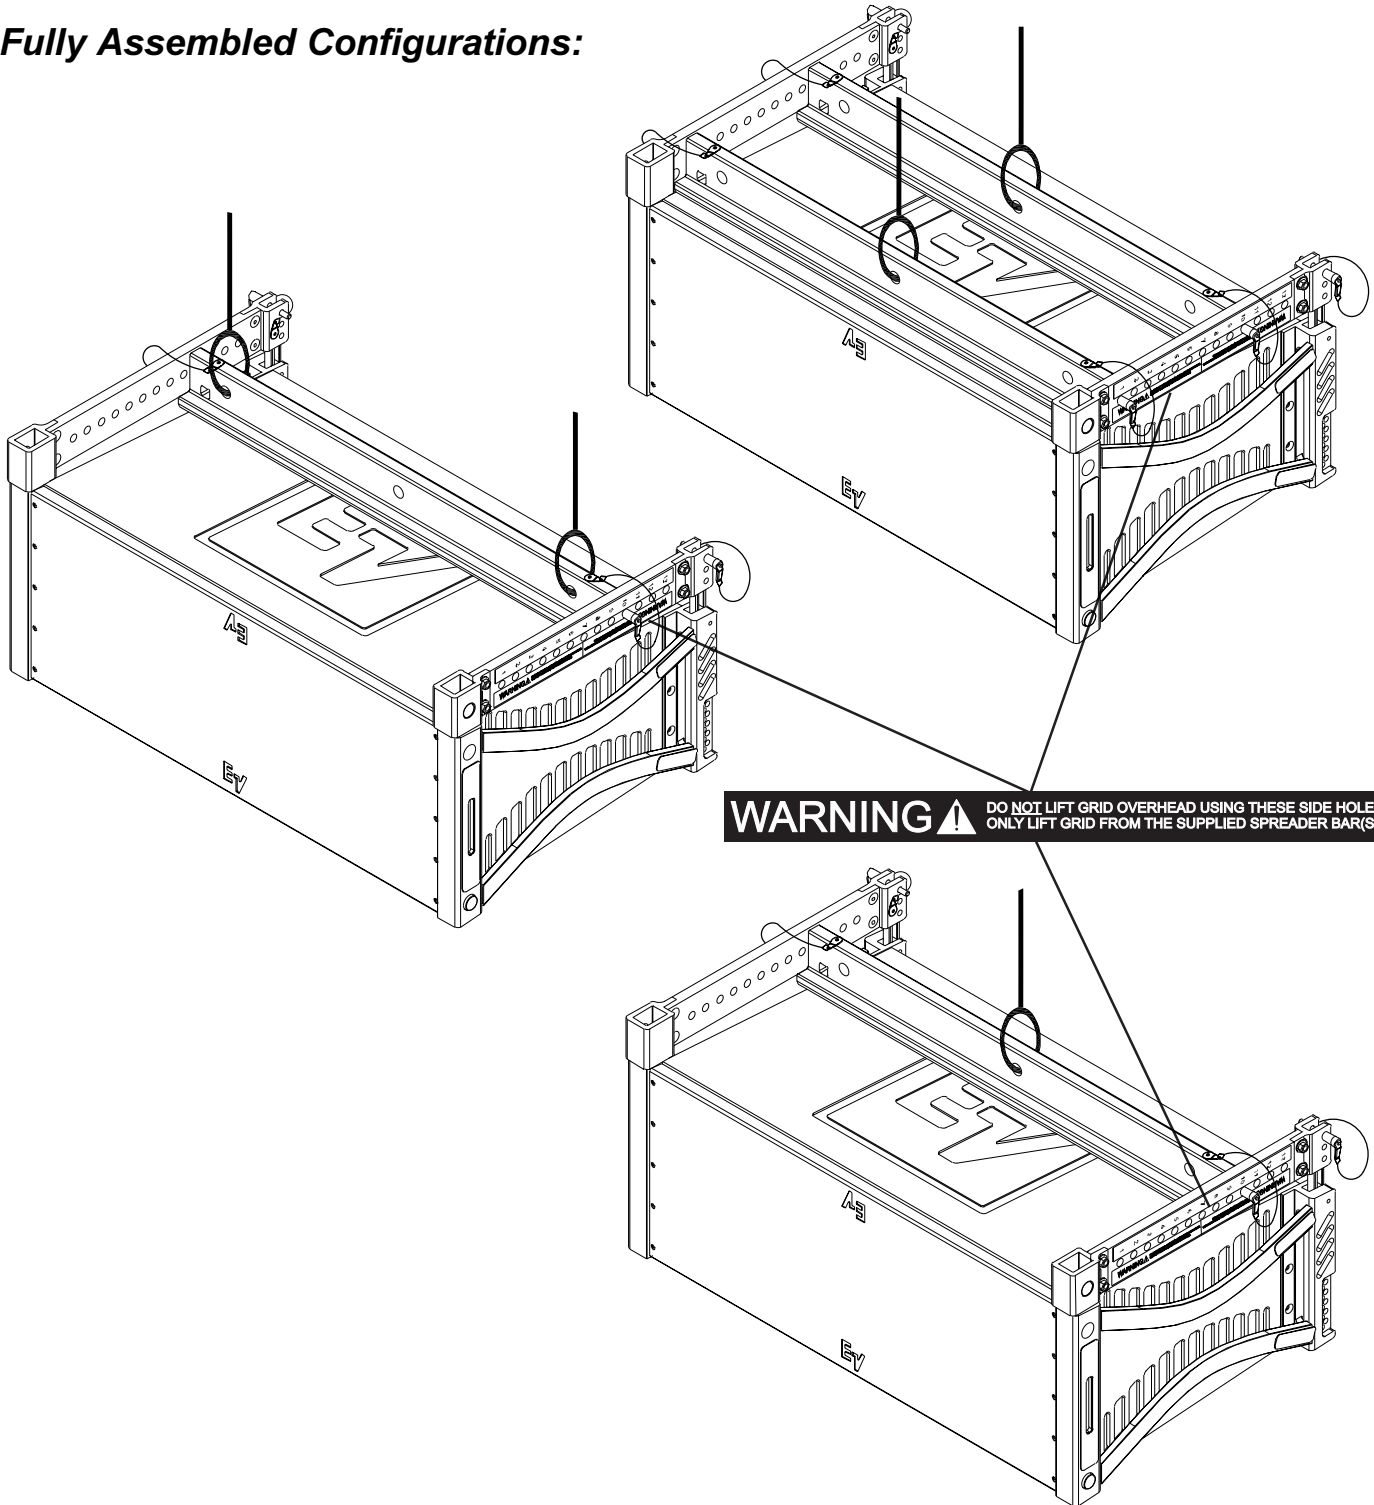

XLC Series Grid Assembly and Installation Instructions

Fully Assembled Configurations:

12000 Portland Avenue South, Burnsville, MN 55337
Phone: 952/884-4051, Fax: 952/884-0043

www.electrovoice.com

© Telex Communications, Inc. 3/2003
Part Number 38110-227 Rev A